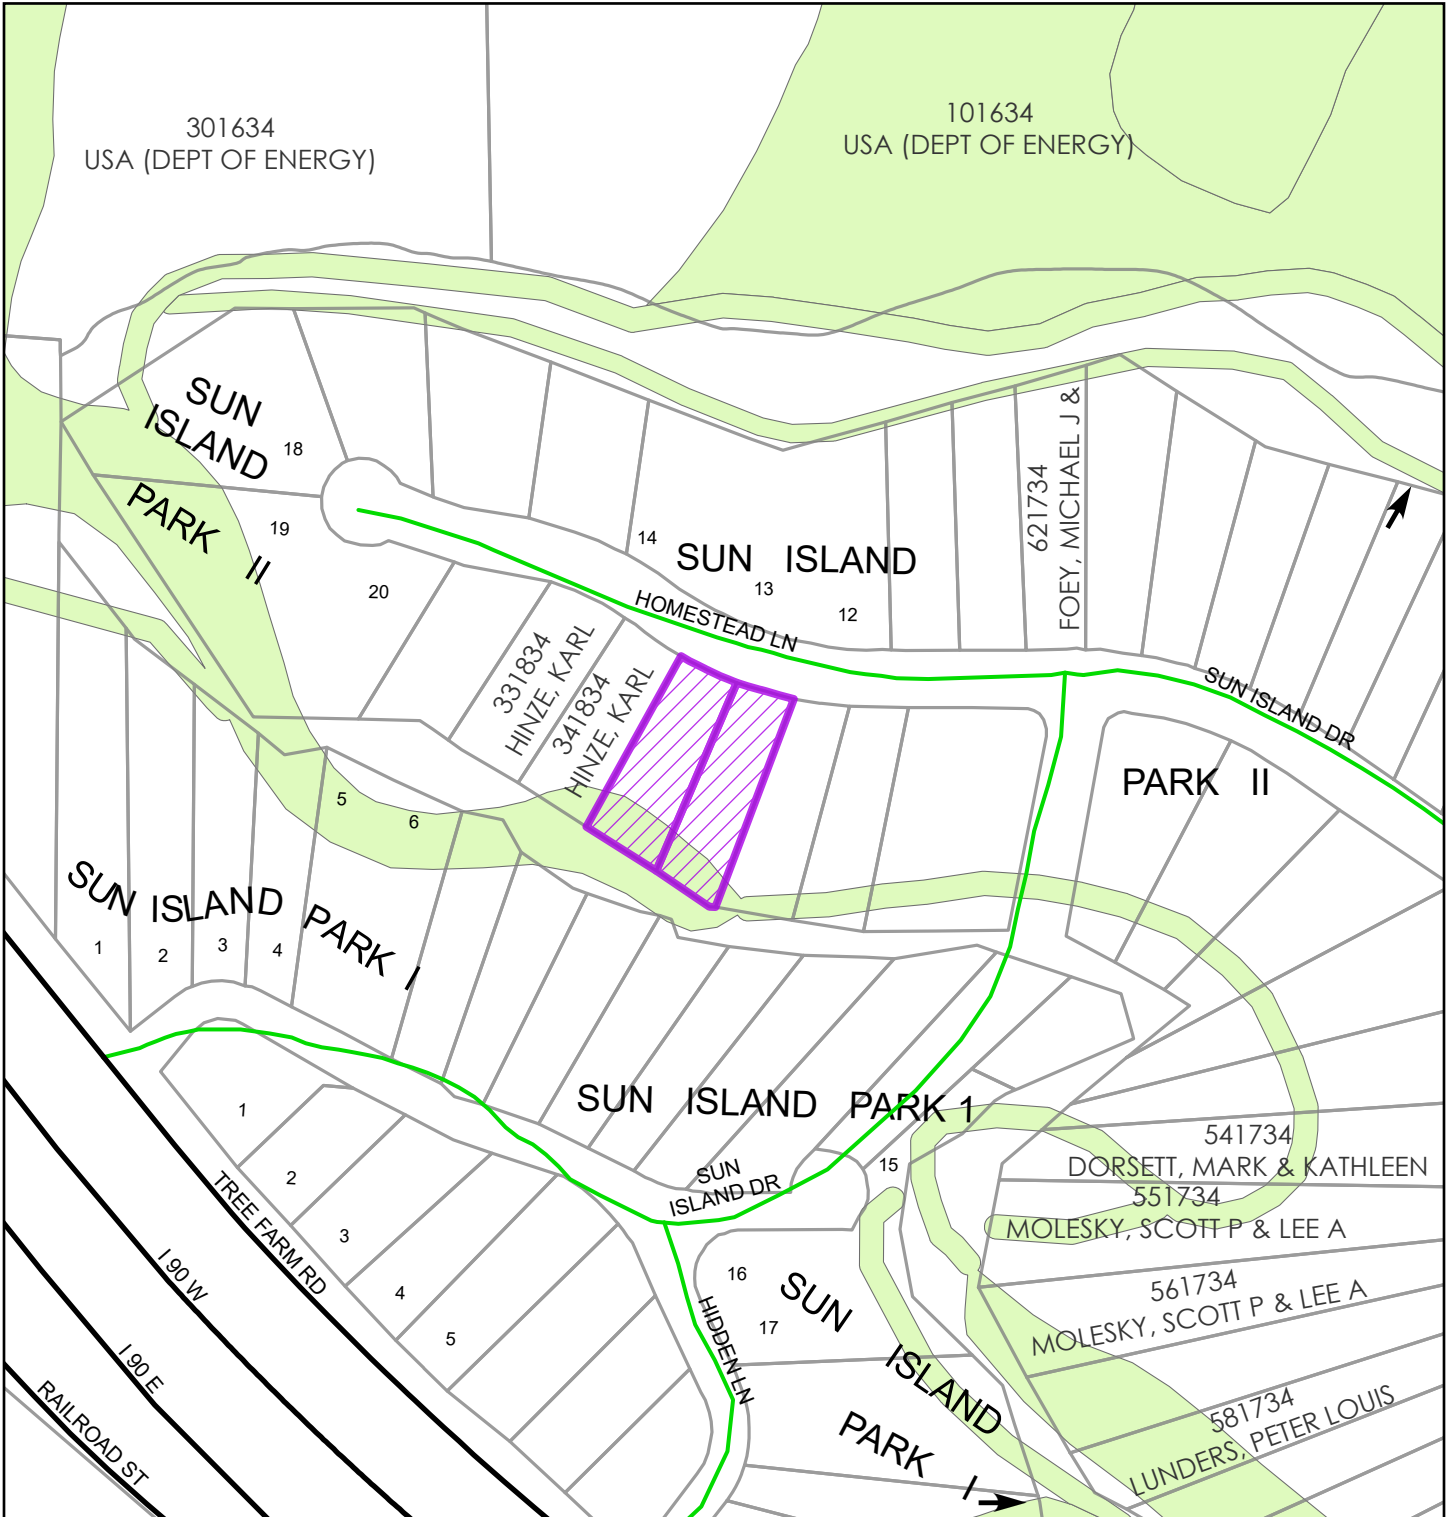

SX-26-00008 Roe

Critical Areas

2026

Coordinate System: NAD 1983 StatePlane Washington South FIPS 4602 Feet